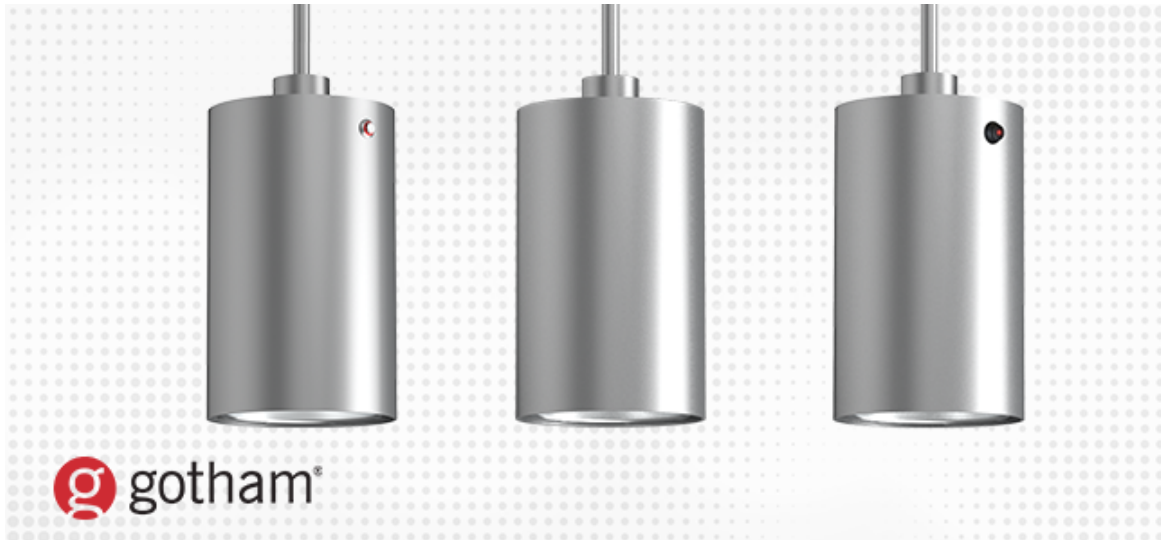

New Products

Introducing A-Light Stitch: Prioritizing Faces and Spaces

With a unique lighting distribution that creates a more comfortable environment, Stitch enhances person-to-person collaboration.

Discover Stitch

An advertisement for Juno Trac LED WarmDim lighting fixtures. The left side features a red background with the text "Juno® Trac LED WarmDim®" and a button that says "See the warmth". Below the text are two images of the lighting fixtures: a white one and a black one. The right side of the advertisement shows a photograph of a restaurant interior with a red wall and circular mirrors, with the Juno logo in the top right corner.

Product Updates

The First *True* Integral Emergency Battery Cylinder

The industry's first integral battery pack option for cylinders are engineered without the need for a power canopy, and more!

[See the Solution](#)